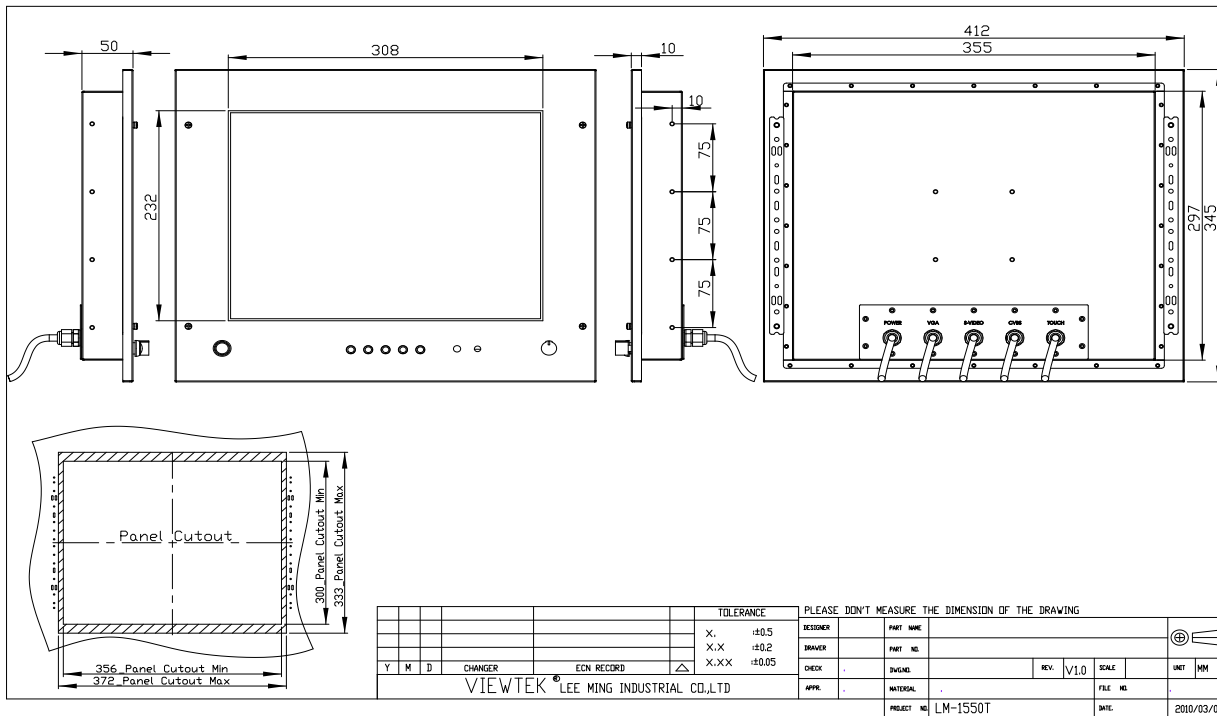

## □ SPECIFICATION □

◆ DISPLAY SCREEN	15" TFT (Diagonal)
	Active Display Area 304.128(W) x 228.096 (V) (typ.)
	Element Color TFT LCD
	Resolution 1024 x 768 maximum
	LCD Display Color 16.2M/262K colors
	Pixel Pitch 0.297 x 0.297 mm
◆ POWER SOURCE	AC/DC Adapter 12 V
◆ POWER COMSUMPTION	12V, 1.76A , 21.12w
◆ OPERATING TEMPERATURE	0°C ~ 60°C
◆ STORAGE TEMPERATURE	-20°C ~ 65°C
◆ BRIGHTNESS	300 cd/m <sup>2</sup>
◆ RESPONSE TIME	8 ms (Tr+Tf)
◆ CONTRAST	700 : 1
◆ VIEWING ANGLE	Vertical Up 70°Down 70°, Horizontal : ± 80°
◆ INPUT SIGNAL	Video Composite: NTSC/PAL/SECAM
	1 Vp-p. 75Ω RCA x 1
	HDMI socket x 1
	PC RGB Analogue Input 15 Pin D-Sub x1
◆ PLUG & PLAY	VESA DDC2B
◆ GREEN FUNCTION	VESA DPMS
◆ OSD CONTROL FUNCTION	Brightness, Contrast, Color, Volume, Mute
◆ OVERALL DIMENSION	412.0 x 345.0 x 50.0 (mm)
◆ REGULATIONS	Safety: CE, FCC meet
◆ WEIGHT	8 Kgs

MECHANICAL DRAWING

◆ Monitor Dimension