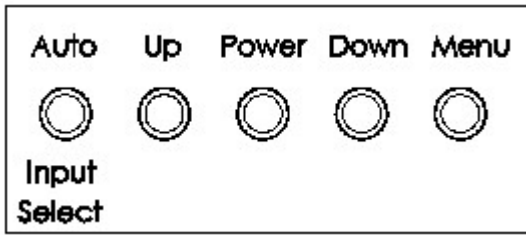

□ ON SCREEN DISPLAY SETTINGS (OSD) □

- To turn on the OSD menu: Press power button.
  Press Menu button.
- When OSD menu is on .
  - Select option within icon menu: Use up or down buttons.
    Then press Menu to make select.
  - Increase/decrease setting : Use up or down buttons.
- To load the presetting (default setup) :
  Use menu button and power button. (menu + power button)